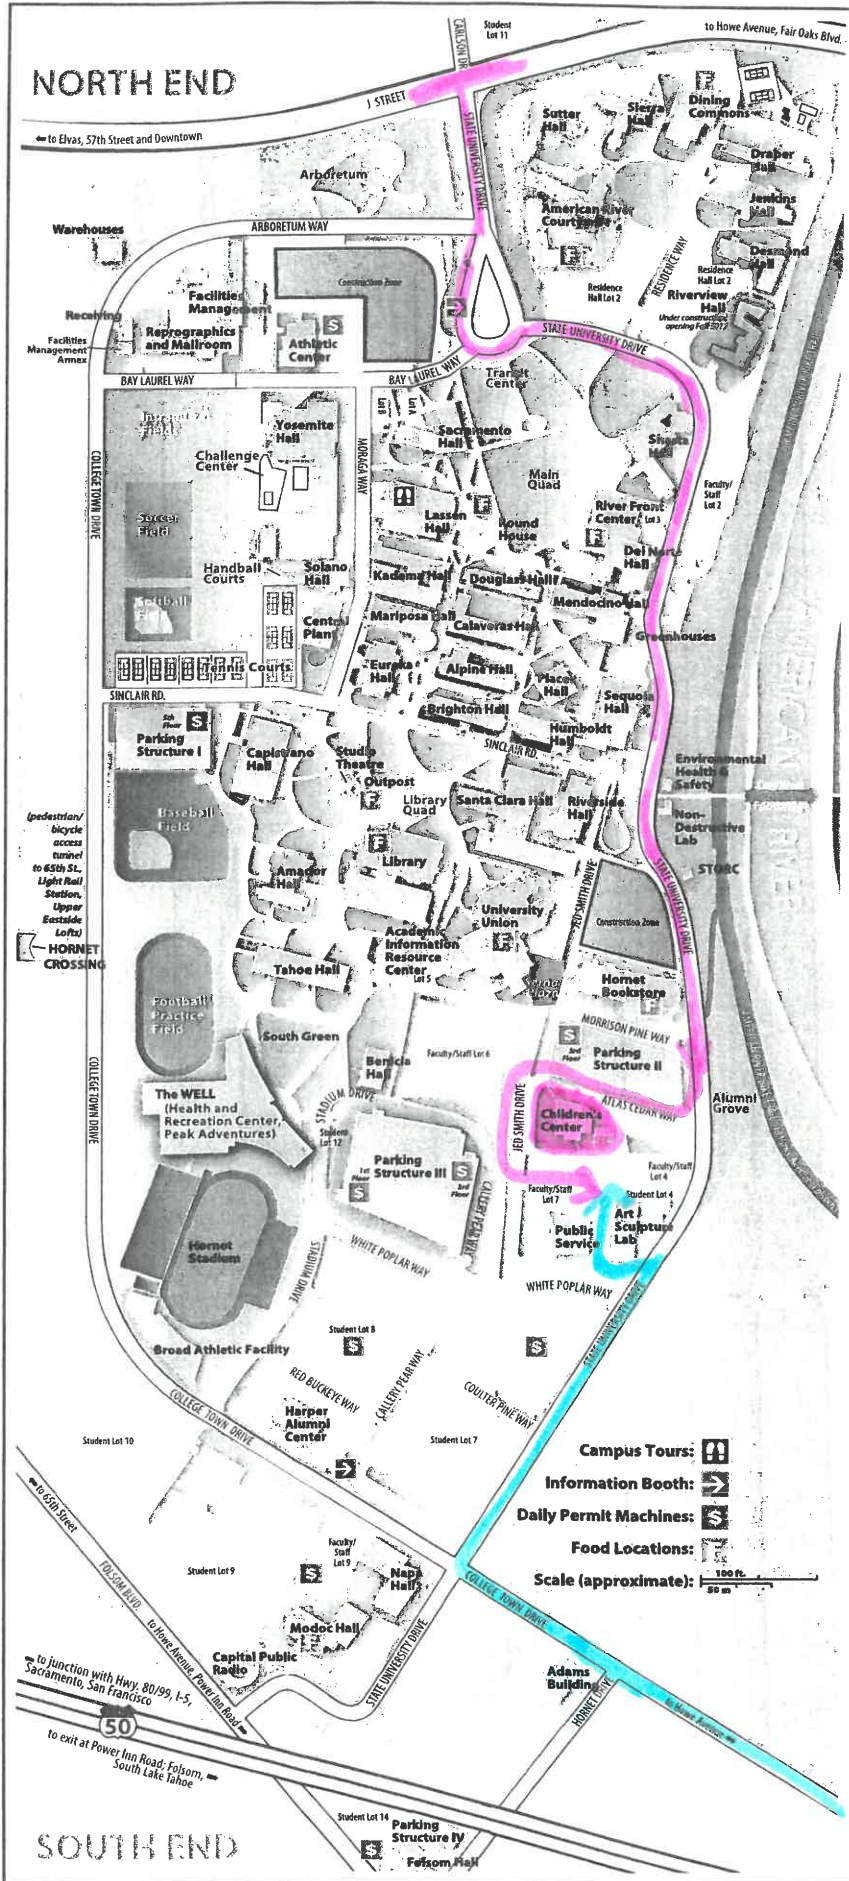

**NORTH END**

CALIFORNIA STATE UNIVERSITY  
**SACRAMENTO**

6000 J Street  
Sacramento, CA 95819  
www.csus.edu

**SAC STATE**

Campus tours may be scheduled online by visiting  
[www.csus.edu/admissions/campus\\_tours](http://www.csus.edu/admissions/campus_tours)

If you are visiting on a weekend, the University Union is generally open Saturday 8 a.m. – 8 p.m. and Sunday 10 a.m. – 10 p.m. to assist visitors to the Union and campus.

Parking is enforced 24 hours a day. Parking is \$6 and daily permits may be purchased at yellow kiosks marked **S** on map. For specific parking information there are information booths at both entrances to campus.