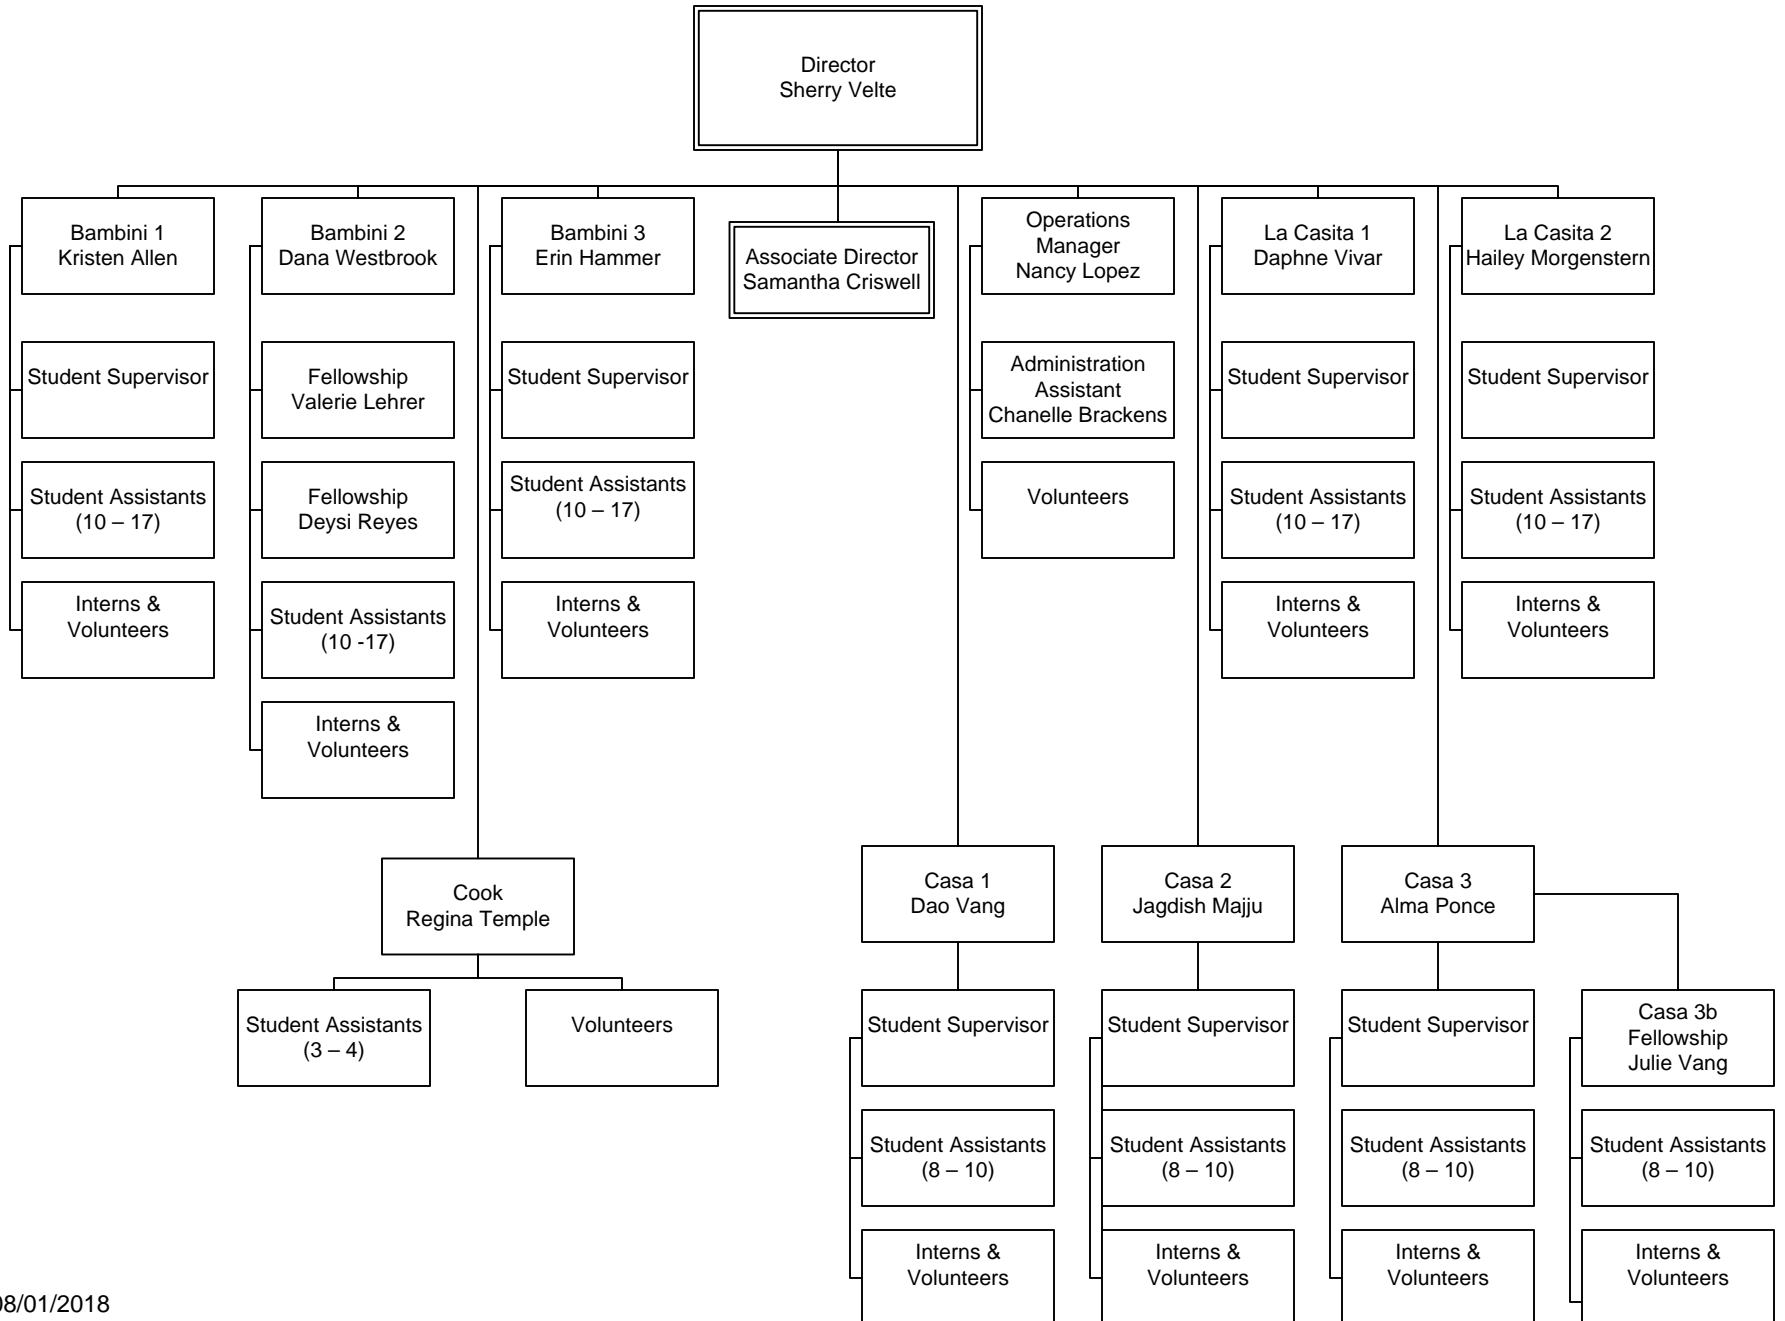

Associated Students, Inc.
at
California State University, Sacramento

Associated Students, Inc.

Business and Administration

Associated Students, Inc.

Children's Center

Associated Students, Inc.

Student Government

Associated Students, Inc.

Board of Directors

Associated Students, Inc.

Student Engagement & Outreach

Associated Students, Inc.

Peak Adventures

Associated Students, Inc.

Aquatic Center